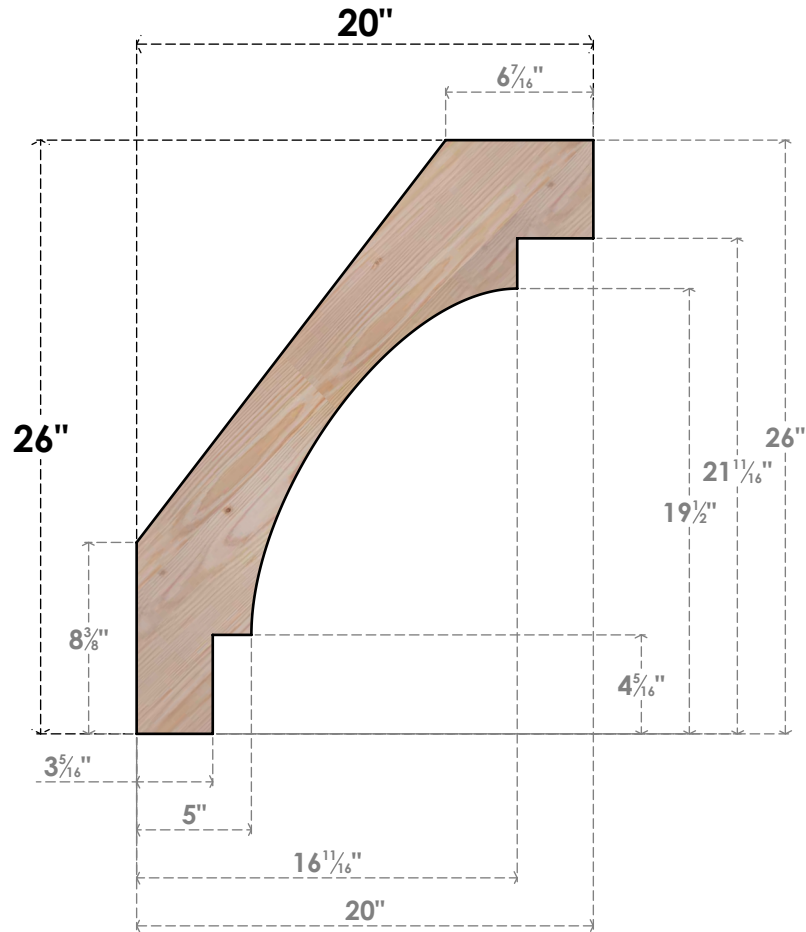

BRC06X20X26MRC00SDF

5 1/2"W X 20"D X 26"H MERCED SMOOTH BRACE, DOUGLAS FIR

SIDE

FRONT

EKENA MILLWORK
 2300 WEST MAIN ST.
 CLARKSVILLE, TX 75426
 TOLL FREE: 866-607-0453
 WWW.EKENAMILLWORK.COM

NOTES

1. INSTALLATION TO BE COMPLETED IN ACCORDANCE WITH MANUFACTURER'S SPECIFICATIONS.
2. DRAWING MAY NOT BE TO SCALE
3. THIS DRAWING IS INTENDED FOR DESIGN AND PLANNING PURPOSES ONLY.
4. ALL INFORMATION CONTAINED HEREIN WAS CURRENT AT THE TIME OF DEVELOPMENT BUT MUST BE REVIEWED AND APPROVED BY THE PRODUCT MANUFACTURER TO BE CONSIDERED ACCURATE.
5. PRODUCTS ARE NOT KILN DRIED. THIS ITEM IS UNIQUE AND WILL CONTAIN THE NATURAL VARIATIONS THAT THE WOOD SPECIES OFFERS. THIS MAY RESULT IN VARIATIONS UP TO 1/4"